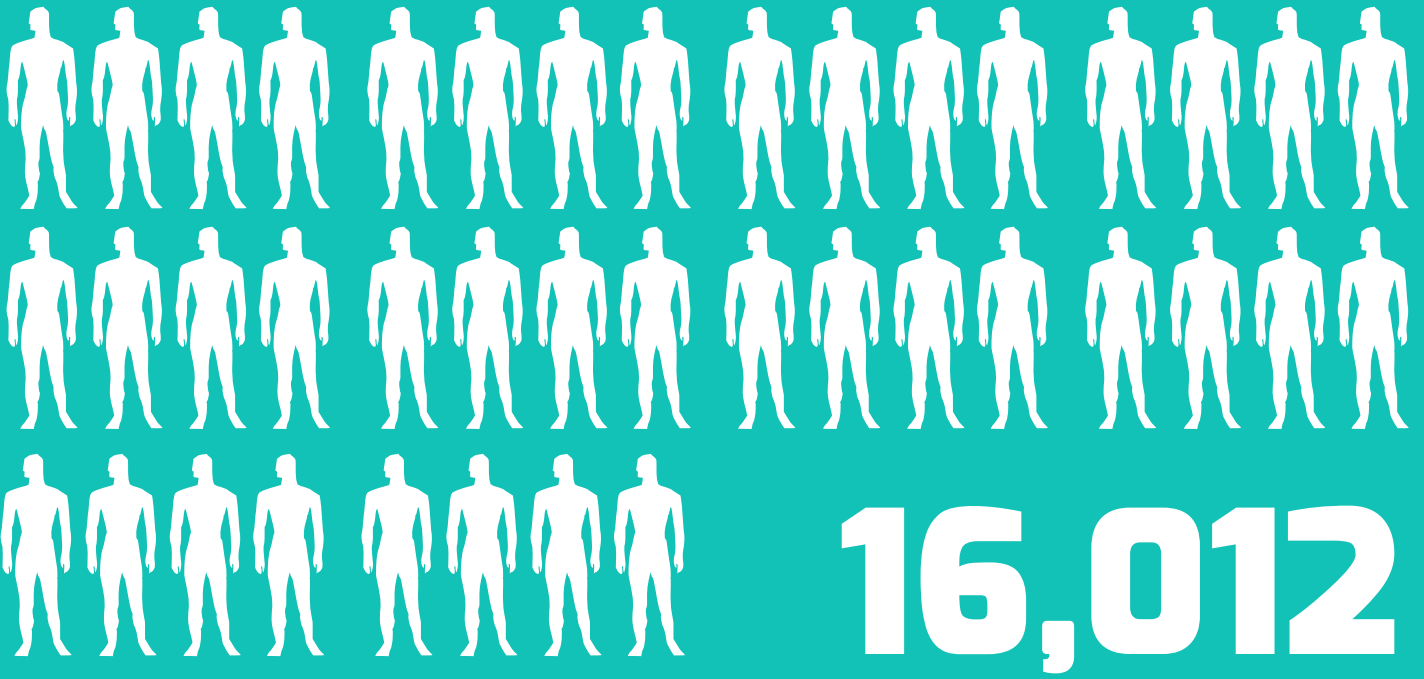

VISUALISING ALDOUS HUXLEY'S *BRAVE NEW WORLD*

16,012

MAXIMUM NUMBER OF ADULT INDIVIDUALS
CREATED FROM ONE OVARY

10 CONTROLLERS
RUN THE WORLD

100% ARE MALE

60

People enjoy perfect health and
youthfulness until their deaths
aged **60**

ninety six
identical twins
working
ninety six
identical machines

70% OF FEMALES ARE INFERTILE.

NAMED FREEMARTINS, FEMALE EMBRYOS ARE
DOSED WITH MALE HORMONES TO BECOME STERILE

FOUR

HALF-GRAMME OF DRUG SOMA RATIONED PER DAY

FIVE CASTE SYSTEMS

WORLD EVENTS

| A.F. AFTER FORD | | A.D. ANNO DOMINI |
|--------------------|-------------------------------|---------------------|
| 0 | HENRY FORD'S ASSEMBLY LINE | 1910 |
| 23 | RUBEN RABINOVICH | 1933 |
| 141 | NINE YEARS WAR | 2051 |
| 178 | SOMA | 2088 |
| 214 | HYNOPAEDIA | 2124 |
| 473 | CYPRESS EXPERIMENT | 2383 |
| 632 | PRESENT DAY | 2542 |